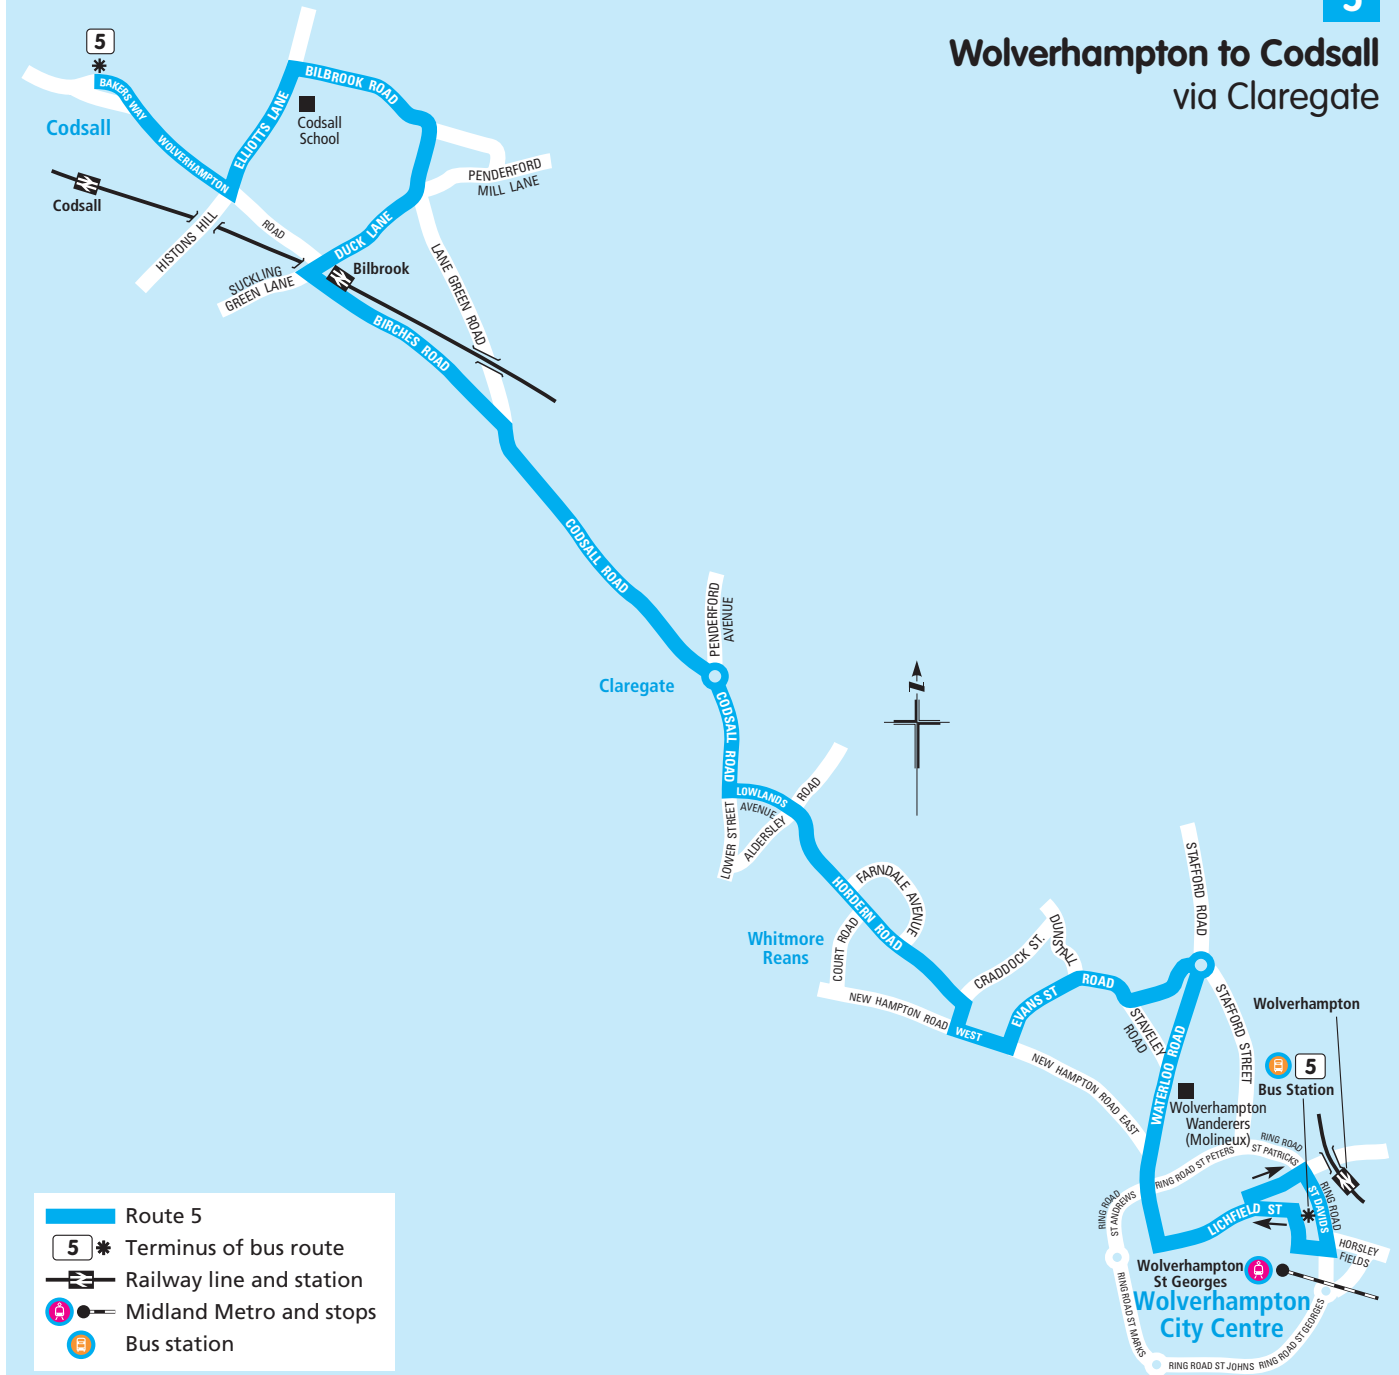

5

Wolverhampton to Codsall via Claregate

- Route 5
- 5 * Terminus of bus route
- Railway line and station
- Midland Metro and stops
- Bus station

Produced by FWT 23.6.11 www.fwt.co.uk

5 Codsall – Wolverhampton

Monday to Friday																	
Codsall, Bakers Way	0618	0641	0701	0719	0734	0747	0802	0817	0834	0851	06	21	36	51	1506	1524	
Bilbrook, Rail Station	0625	0650	0710	0728	0743	0756	0811	0826	0843	0900	then	15	30	45	00	past	
Claregate, The Claregate	0629	0655	0715	0733	0748	0801	0816	0831	0848	0905	at	20	35	50	05	each	
Whitmore Reans, Court Road	0632	0659	0719	0737	0752	0806	0821	0836	0853	0909	these	24	39	54	09	hour	
Waterloo Rd, Molineux Stadium	0639	0708	0728	0746	0801	0816	0831	0846	0903	0918	mins	33	48	03	18	until	
Wolverhampton, Bus Station	0645	0715	0735	0753	0810	0825	0840	0855	0910	0925		40	55	10	25	1540	1558

Monday to Friday																
Codsall, Bakers Way	1541	1556	1611	1626	1641	1701	1721	1743	1803	1823	1853	1923	2023	2123	2223	2323
Bilbrook, Rail Station	1550	1605	1620	1635	1650	1710	1730	1752	1812	1830	1900	1930	2030	2130	2230	2330
Claregate, The Claregate	1555	1610	1625	1640	1655	1715	1735	1757	1817	1834	1904	1934	2034	2134	2234	2334
Whitmore Reans, Court Road	1559	1614	1629	1644	1659	1719	1739	1801	1821	1837	1907	1937	2037	2137	2237	2337
Waterloo Rd, Molineux Stadium	1608	1623	1638	1653	1708	1728	1748	1809	1829	1844	1914	1944	2044	2144	2244	2344
Wolverhampton, Bus Station	1615	1630	1645	1700	1715	1735	1755	1815	1835	1850	1920	1950	2050	2150	2250	2350

Saturday																	
Codsall, Bakers Way	0618	0653	0723	0753	0823	0840	0858	0916	0936	0951	06	21	36	51	1606	1621	
Bilbrook, Rail Station	0625	0700	0730	0800	0830	0847	0905	0925	0945	1000	then	15	30	45	00	past	
Claregate, The Claregate	0629	0704	0734	0804	0834	0851	0910	0930	0950	1005	at	20	35	50	05	each	
Whitmore Reans, Court Road	0632	0707	0737	0807	0837	0854	0914	0934	0954	1009	these	24	39	54	09	hour	
Waterloo Rd, Molineux Stadium	0639	0714	0744	0814	0844	0903	0923	0943	1003	1018	mins	33	48	03	18	until	
Wolverhampton, Bus Station	0645	0720	0750	0820	0850	0910	0930	0950	1010	1025		40	55	10	25	1640	1655

Saturday																
Codsall, Bakers Way	1641	1701	1721	1743	1803	1823	1853	1923	2023	2123	2223	2323				
Bilbrook, Rail Station	1650	1710	1730	1752	1812	1830	1900	1930	2030	2130	2230	2330				
Claregate, The Claregate	1655	1715	1735	1757	1817	1834	1904	1934	2034	2134	2234	2334				
Whitmore Reans, Court Road	1659	1719	1739	1801	1821	1837	1907	1937	2037	2137	2237	2337				
Waterloo Rd, Molineux Stadium	1708	1728	1748	1809	1829	1844	1914	1944	2044	2144	2244	2344				
Wolverhampton, Bus Station	1715	1735	1755	1815	1835	1850	1920	1950	2050	2150	2250	2350				

Sunday																
Codsall, Bakers Way	0923	1023		23		1723	1823	1923	2023	2123	2223	2323				
Bilbrook, Rail Station	0930	1030	then	30	past	1730	1830	1930	2030	2130	2230	2330				
Claregate, The Claregate	0934	1034	at	34	each	1734	1834	1934	2034	2134	2234	2334				
Whitmore Reans, Court Road	0937	1037	these	37	hour	1737	1837	1937	2037	2137	2237	2337				
Waterloo Rd, Molineux Stadium	0944	1044	mins	44	until	1744	1844	1944	2044	2144	2244	2344				
Wolverhampton, Bus Station	0950	1050		50		1750	1850	1950	2050	2150	2250	2350