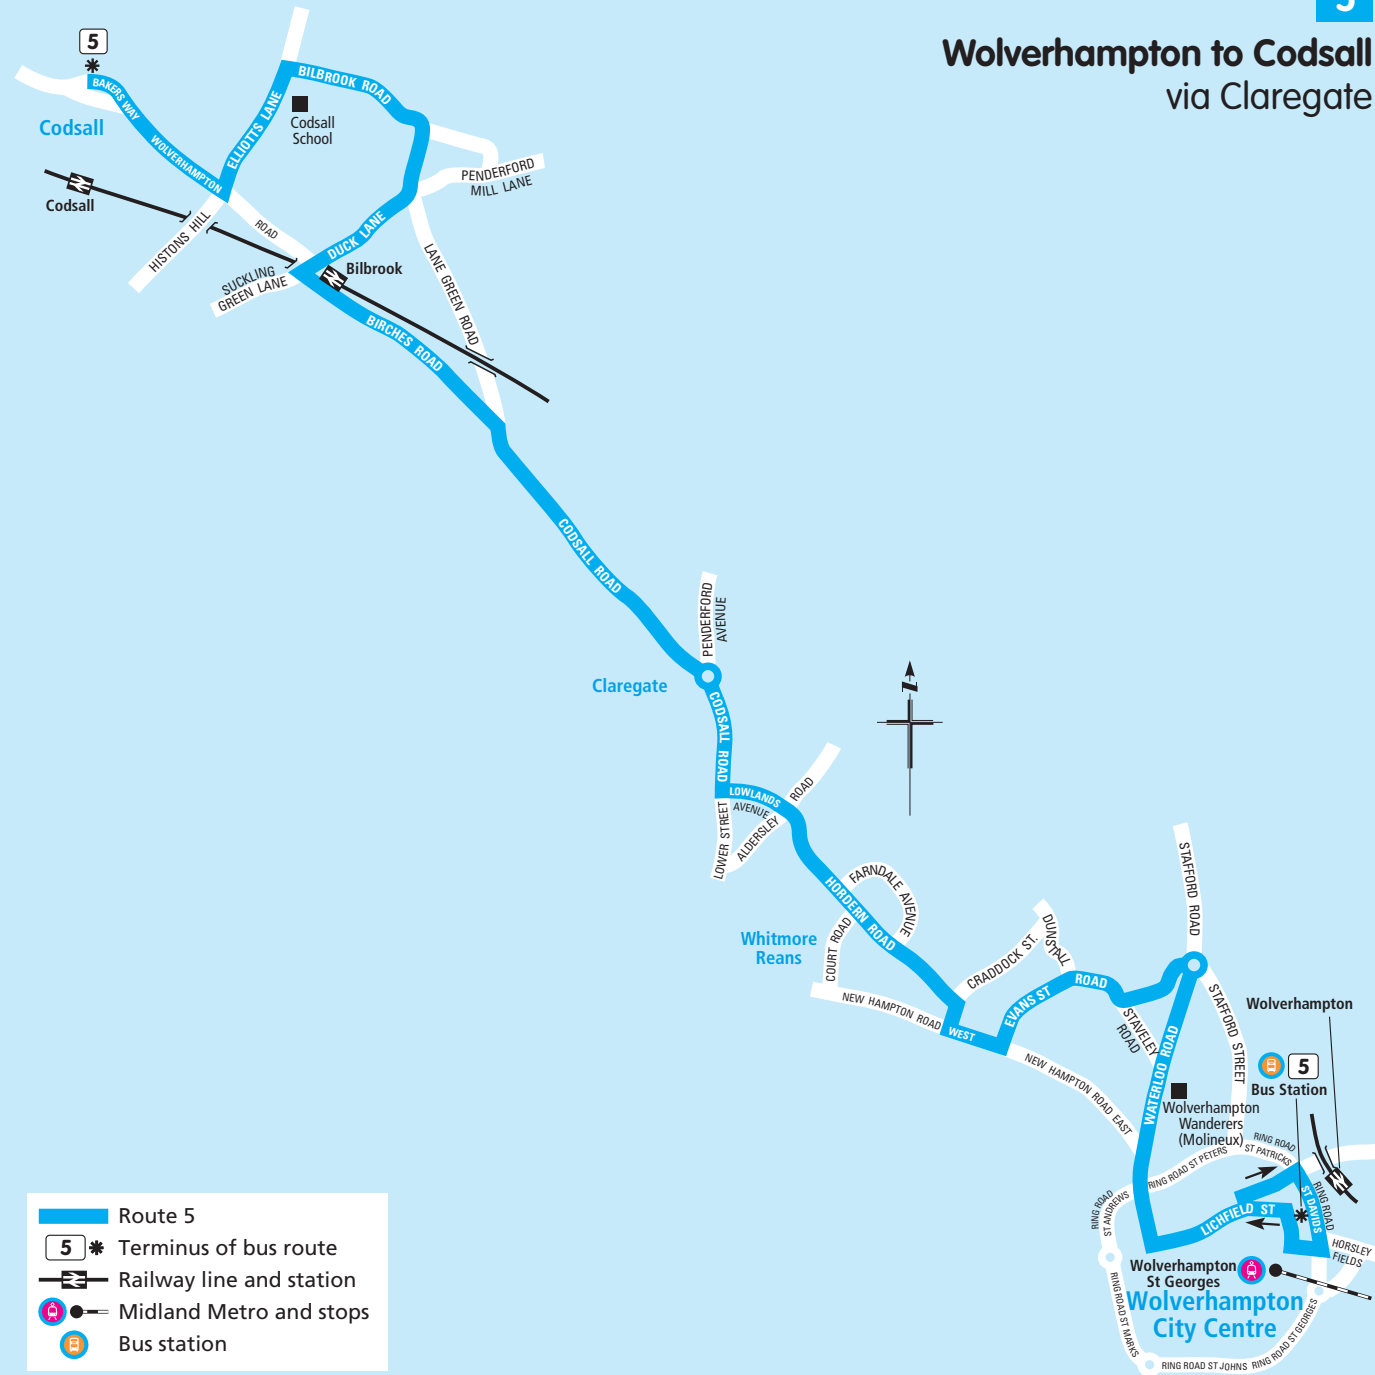

5

Wolverhampton to Codsall via Claregate

- Route 5
- 5 * Terminus of bus route
- Railway line and station
- Midland Metro and stops
- Bus station

Produced by FWT 23.6.11 www.fwt.co.uk

5 Codsall – Wolverhampton

Monday to Friday																	
Codsall, Bakers Way	0618	0641	0701	0719	0734	0747	0802	0817	0834	0851	06	21	36	51	1506	1524	
Bilbrook, Rail Station	0625	0650	0710	0728	0743	0756	0811	0826	0843	0900	then	15	30	45	00	past	
Claregate, The Claregate	0629	0655	0715	0733	0748	0801	0816	0831	0848	0905	at	20	35	50	05	each	
Whitmore Reans, Court Road	0632	0659	0719	0737	0752	0806	0821	0836	0853	0909	these	24	39	54	09	hour	
Waterloo Rd, Molineux Stadium	0639	0708	0728	0746	0801	0816	0831	0846	0903	0918	mins	33	48	03	18	until	
Wolverhampton, Bus Station	0645	0715	0735	0753	0810	0825	0840	0855	0910	0925		40	55	10	25	1540	1558

Monday to Friday																
Codsall, Bakers Way	1541	1556	1611	1626	1641	1701	1721	1743	1803	1823	1853	1923	2023	2123	2223	2323
Bilbrook, Rail Station	1550	1605	1620	1635	1650	1710	1730	1752	1812	1830	1900	1930	2030	2130	2230	2330
Claregate, The Claregate	1555	1610	1625	1640	1655	1715	1735	1757	1817	1834	1904	1934	2034	2134	2234	2334
Whitmore Reans, Court Road	1559	1614	1629	1644	1659	1719	1739	1801	1821	1837	1907	1937	2037	2137	2237	2337
Waterloo Rd, Molineux Stadium	1608	1623	1638	1653	1708	1728	1748	1809	1829	1844	1914	1944	2044	2144	2244	2344
Wolverhampton, Bus Station	1615	1630	1645	1700	1715	1735	1755	1815	1835	1850	1920	1950	2050	2150	2250	2350

Saturday																	
Codsall, Bakers Way	0618	0653	0723	0753	0823	0840	0858	0916	0936	0951	06	21	36	51	1606	1621	
Bilbrook, Rail Station	0625	0700	0730	0800	0830	0847	0905	0925	0945	1000	then	15	30	45	00	past	
Claregate, The Claregate	0629	0704	0734	0804	0834	0851	0910	0930	0950	1005	at	20	35	50	05	each	
Whitmore Reans, Court Road	0632	0707	0737	0807	0837	0854	0914	0934	0954	1009	these	24	39	54	09	hour	
Waterloo Rd, Molineux Stadium	0639	0714	0744	0814	0844	0903	0923	0943	1003	1018	mins	33	48	03	18	until	
Wolverhampton, Bus Station	0645	0720	0750	0820	0850	0910	0930	0950	1010	1025		40	55	10	25	1640	1655

Saturday																
Codsall, Bakers Way	1641	1701	1721	1743	1803	1823	1853	1923	2023	2123	2223	2323				
Bilbrook, Rail Station	1650	1710	1730	1752	1812	1830	1900	1930	2030	2130	2230	2330				
Claregate, The Claregate	1655	1715	1735	1757	1817	1834	1904	1934	2034	2134	2234	2334				
Whitmore Reans, Court Road	1659	1719	1739	1801	1821	1837	1907	1937	2037	2137	2237	2337				
Waterloo Rd, Molineux Stadium	1708	1728	1748	1809	1829	1844	1914	1944	2044	2144	2244	2344				
Wolverhampton, Bus Station	1715	1735	1755	1815	1835	1850	1920	1950	2050	2150	2250	2350				

Sunday																
Codsall, Bakers Way	0923	1023		23		1723	1823	1923	2023	2123	2223	2323				
Bilbrook, Rail Station	0930	1030	then	30	past	1730	1830	1930	2030	2130	2230	2330				
Claregate, The Claregate	0934	1034	at	34	each	1734	1834	1934	2034	2134	2234	2334				
Whitmore Reans, Court Road	0937	1037	these	37	hour	1737	1837	1937	2037	2137	2237	2337				
Waterloo Rd, Molineux Stadium	0944	1044	mins	44	until	1744	1844	1944	2044	2144	2244	2344				
Wolverhampton, Bus Station	0950	1050		50		1750	1850	1950	2050	2150	2250	2350